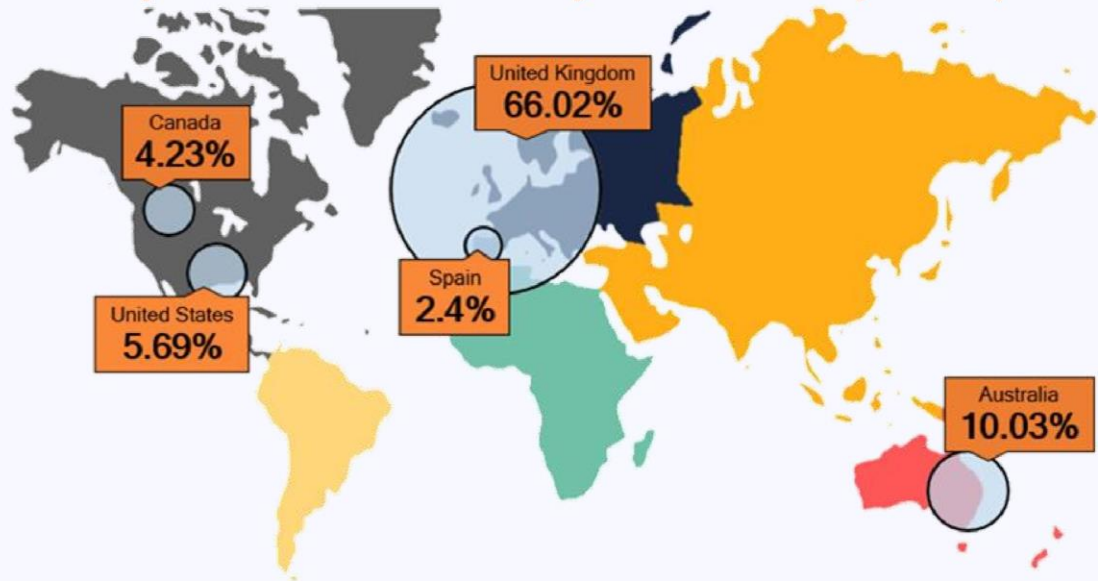

# Derry ~ Londonderry

Destination of the future

*"Uniquely positioned between the UK, Ireland, and EU"*

**2<sup>nd</sup>** Largest City in Northern Ireland

**2,074 km<sup>2</sup>** County Area

**2,035,535**

Passengers (2019)

**50 miles** Scenic Coastal Routes

**258,432** County Population ~ 14% of Northern Ireland

## Top 5 Countries with Derry ~ Londonderry's Diaspora

**£1m**

Turnover of **9.4%** Firms (district, 2019)

**£489**

Average Weekly Earning (district, 2019)

**5300+**

Business Registrations ~7% of Northern Ireland (district, 2020)